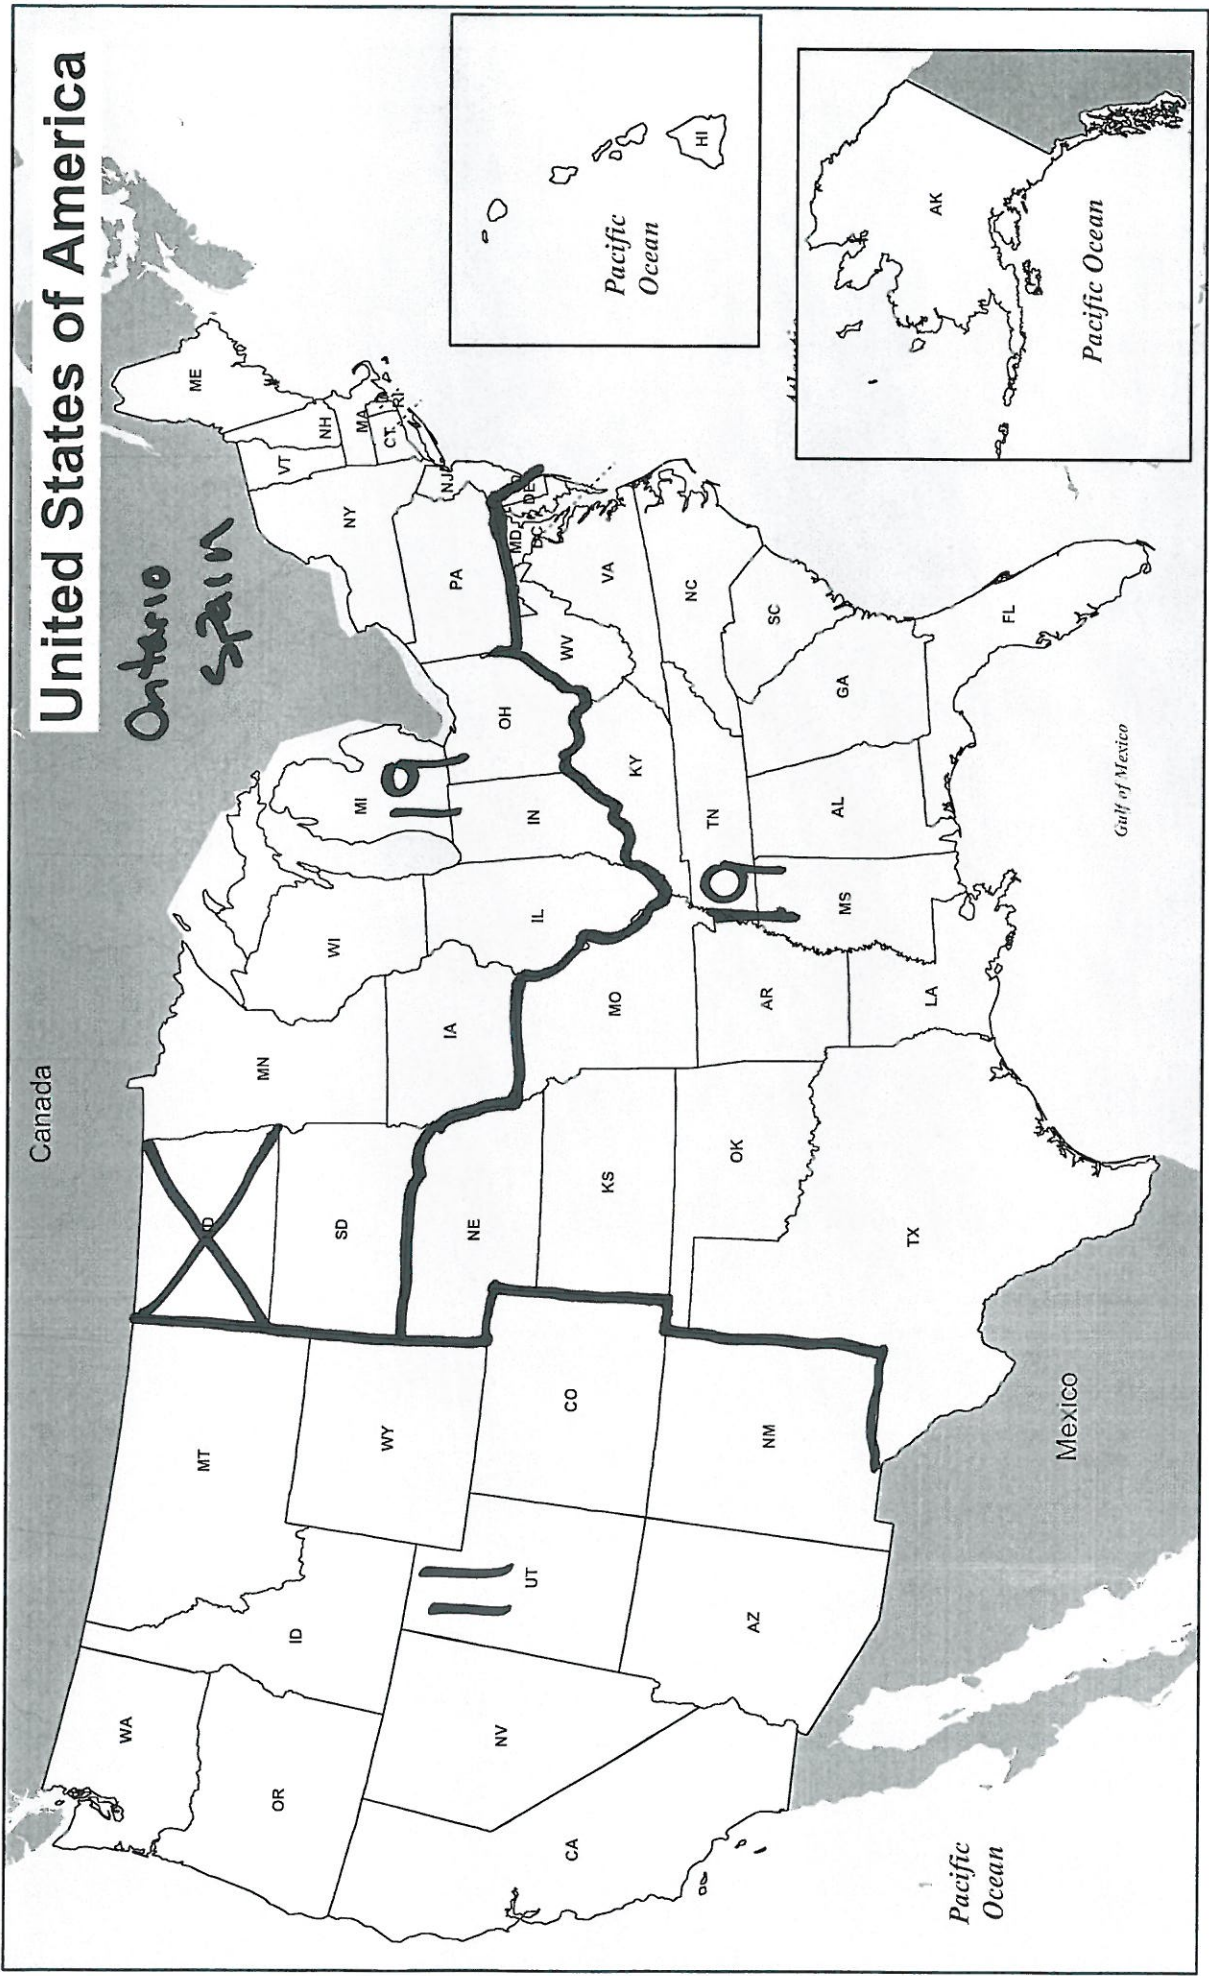

7B

Kennebec WA - Elephant Butte NM - 1350 miles (western)
Omaha NE - Okkeechobee FL - 1450 miles (southern)
Yankton SD - Portland ME - 1660 miles (northern)

6B

Portland ME - Okeechobee FL - 1500 miles (Eastern)
Minneapolis MN - New Orleans LA - 1200 miles (Central)
Kennewick WA - Elephant Butte NM - 1350 miles (Western)

United States of America

Ontario
Spain

19

11

ME

NH

MA

CT

RI

VT

NJ

NY

PA

MD

DE

VA

UT

AZ

Canada

Mexico

Pacific Ocean

Pacific Ocean

Pacific Ocean

Gulf of Mexico